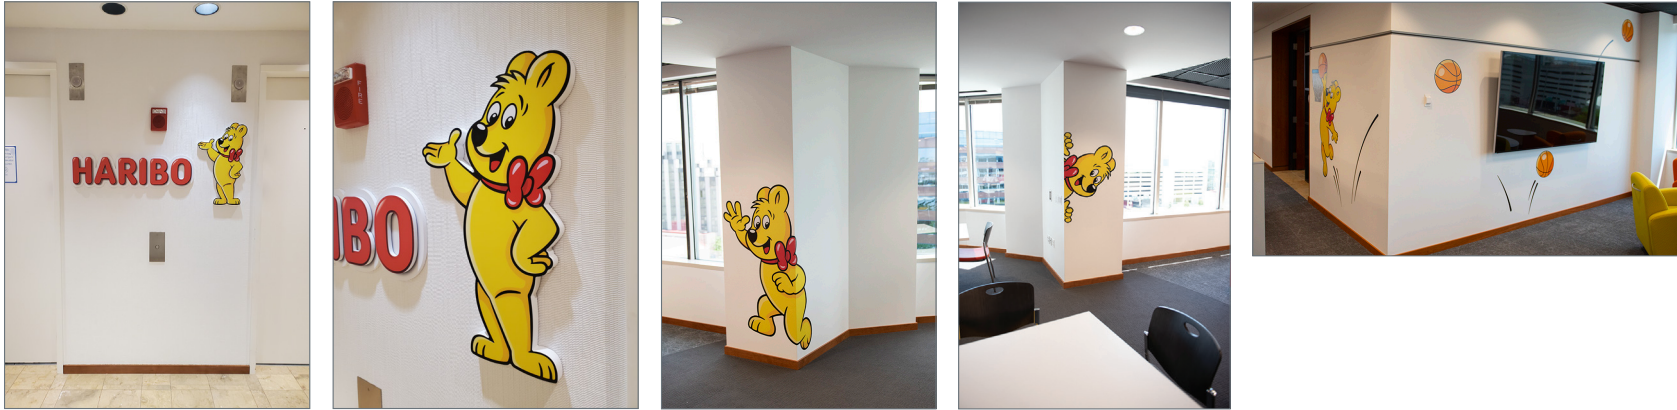

Custom Sign Consultants  
**Everlong**

Wall vinyl, dimensional lettering and pieces.  
 Placement and installation.

Rosemont, IL - (20) Total Layouts

Kenosha, WI - (11) Total Layouts

Custom Sign Consultants  
**Haribo**